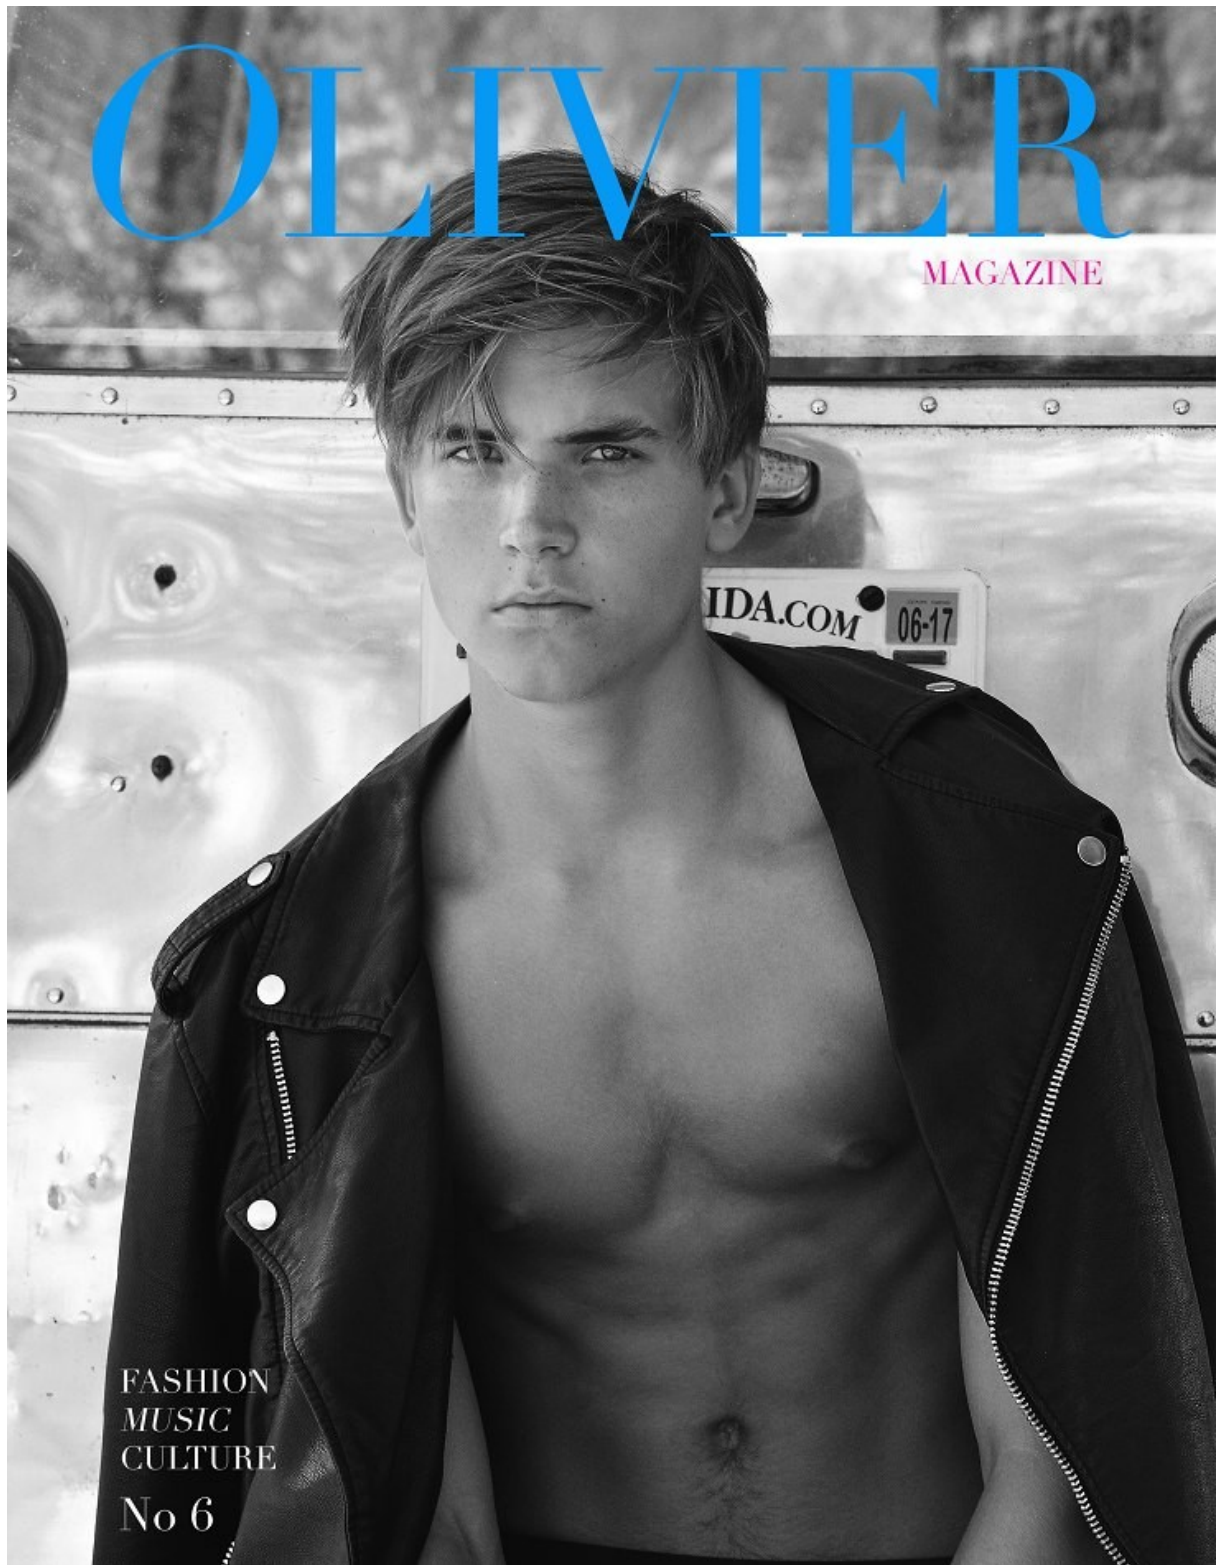

MARTIN STAUNSBJERG

height 6'1" · bust 38" · waist 30.5" · hips 38.5" · suit 48
shoes size 43 EU/12 US/8 UK · hair blonde · eyes blue

FASHION
MUSIC
CULTURE
No 6

MGM
MODELS